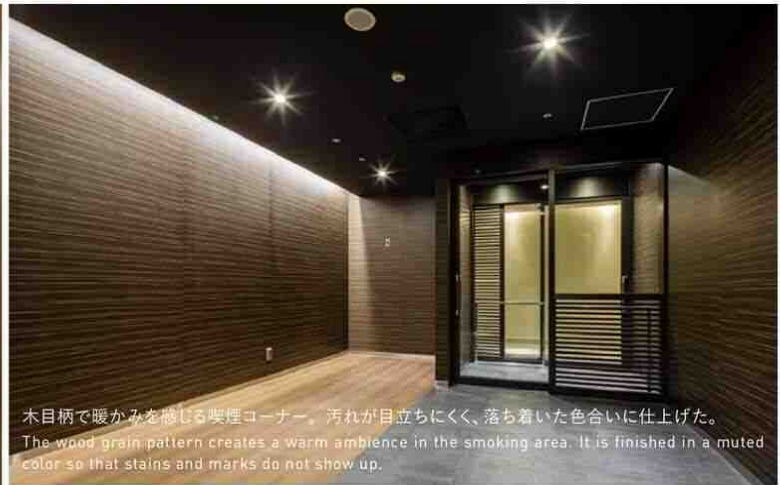

田町駅東口の駅デッキに直結した複合ビル A multi-purpose building that is directly connected to the station deck of Tamachi Station east exit.

msb Tamachi 田町ステーションタワーS MSB TAMACHI TAMACHI STATION TOWER S

東京湾を望むビルのトイレ空間として、水都のゆたか感を演出。
The restrooms are designed in the image of a waterfront resort, which is fitting for a building that overlooks Tokyo Bay.

メタリックカラーと木目柄のメラミン化粧板が奥行きを深め、高級感を与える。
Metallic colors and wood grain melamine laminated sheets create a sense of depth and luxury.

木目柄で暖かみを感じる喫煙コーナー。汚れが目立ちにくく、落ち着いた色合いに仕上げた。
The wood grain pattern creates a warm ambience in the smoking area. It is finished in a muted color so that stains and marks do not show up.